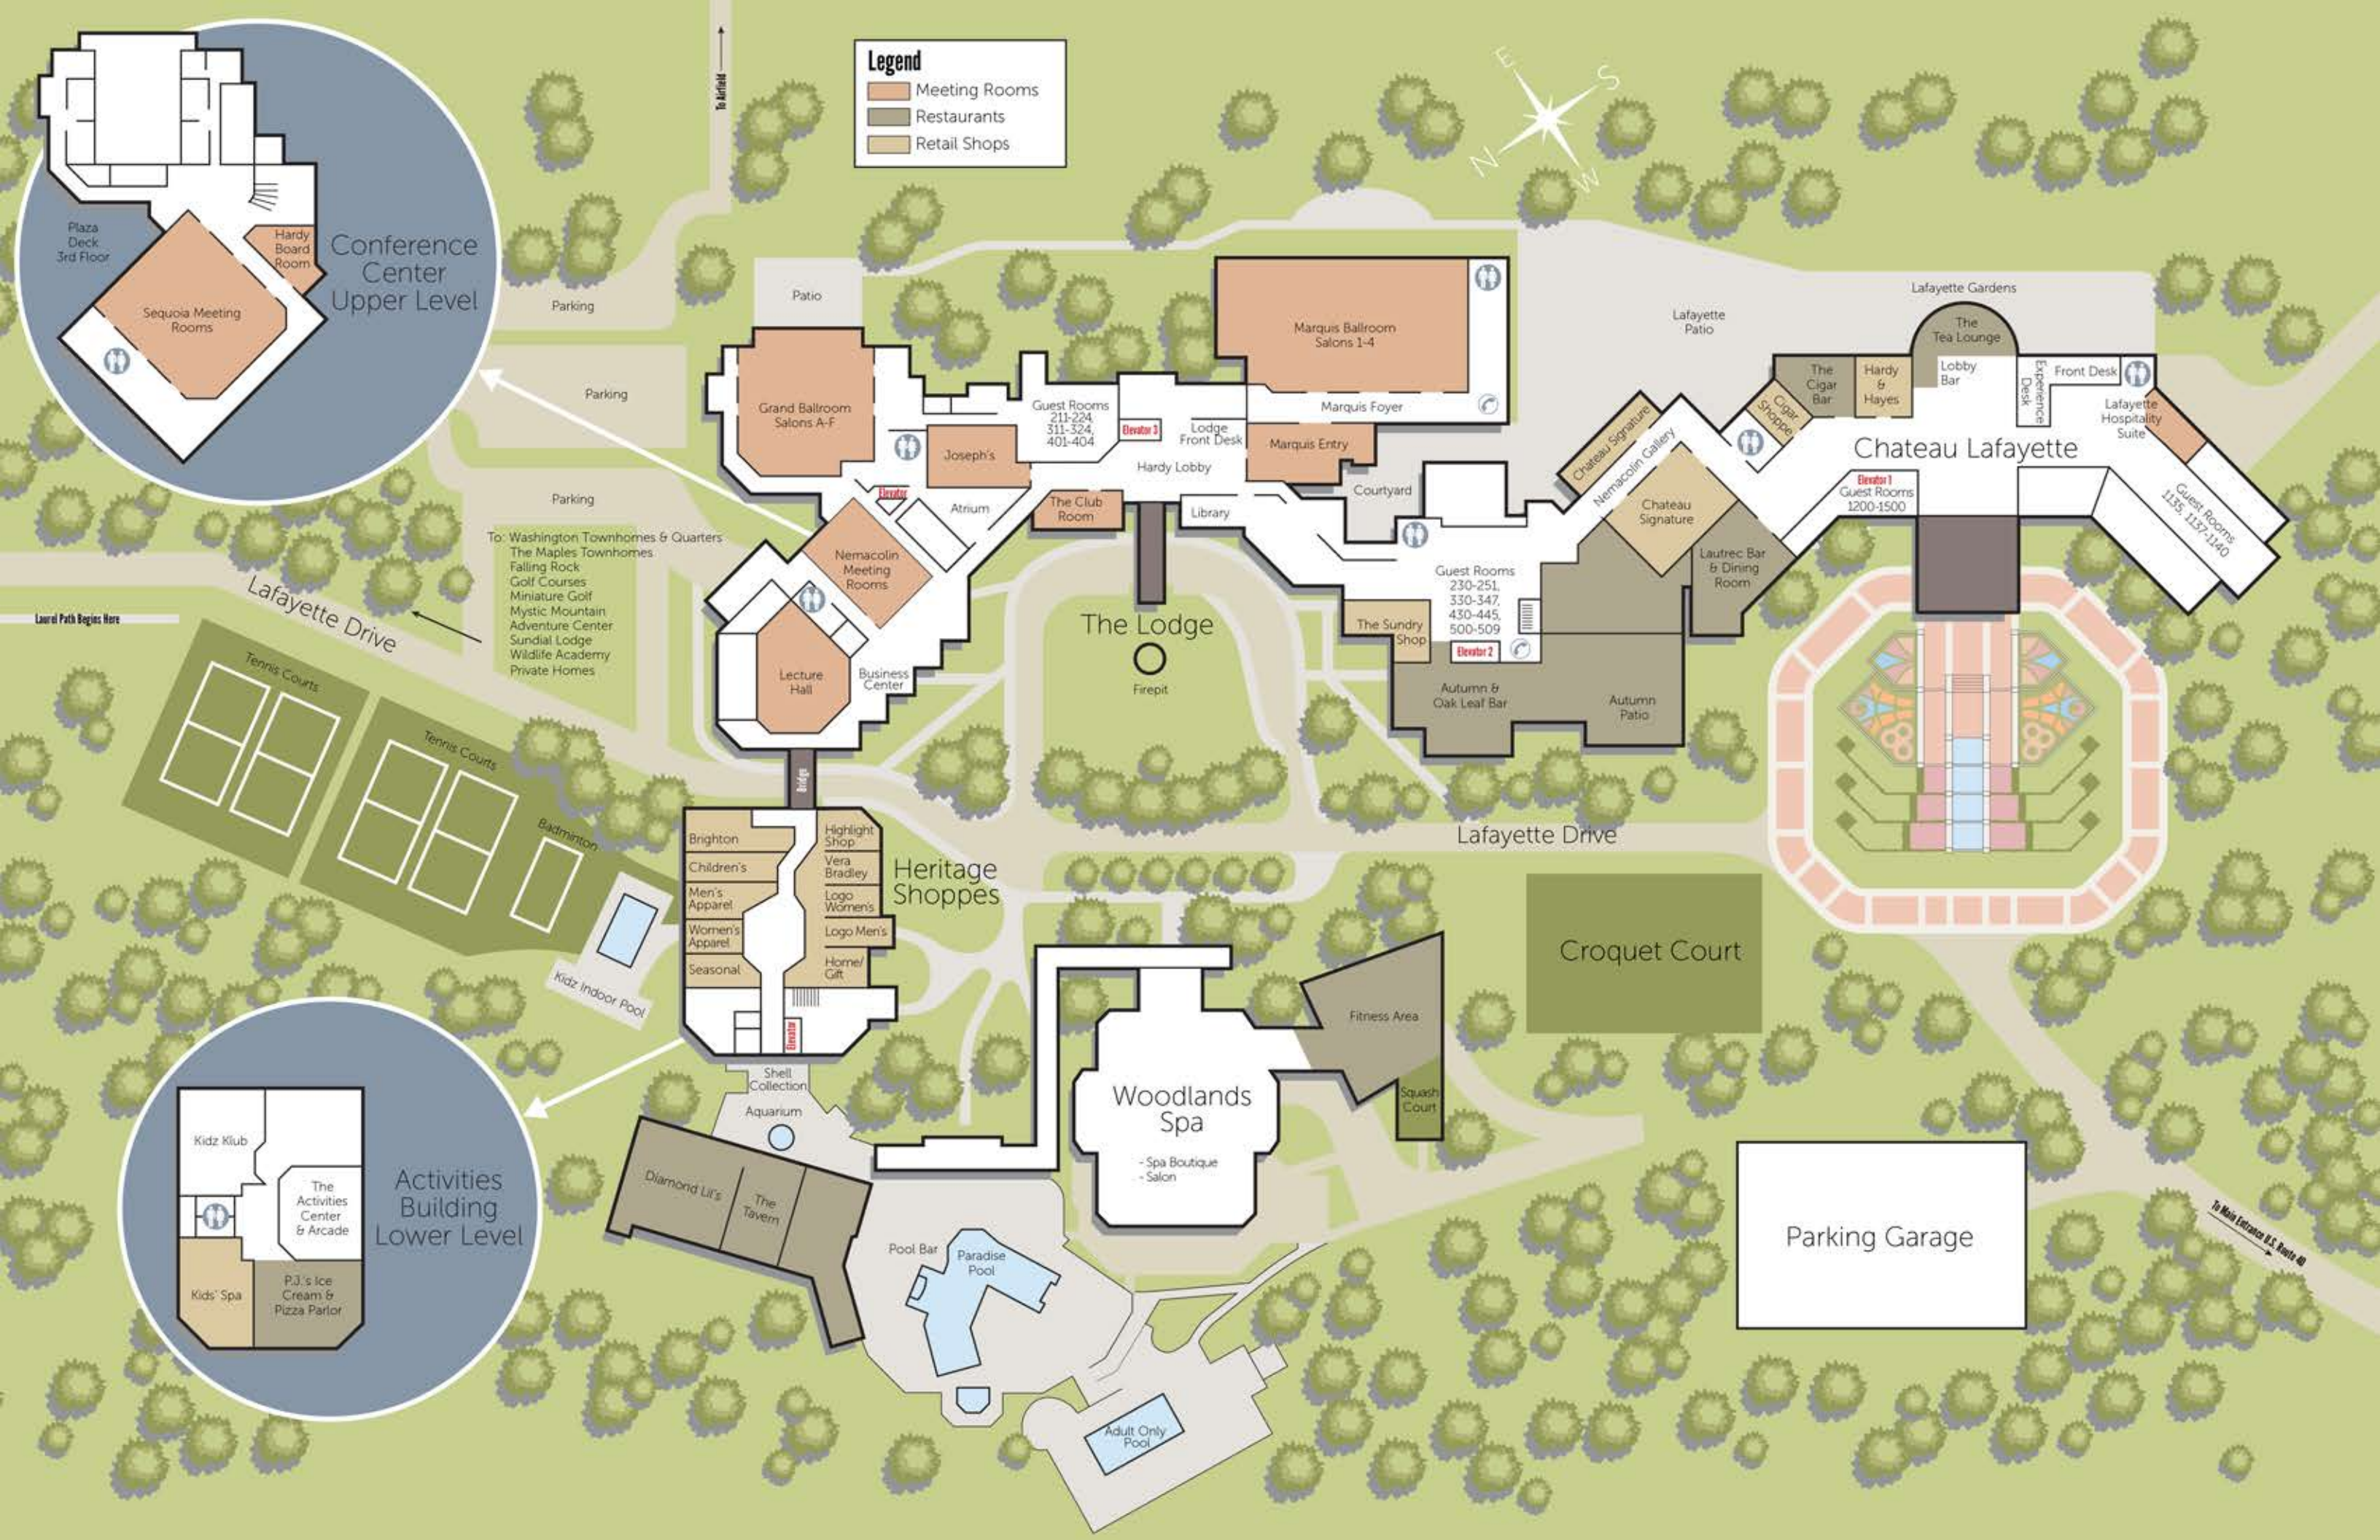

Legend

- Meeting Rooms
- Restaurants
- Retail Shops

Conference Center Upper Level

- Plaza Deck 3rd Floor
- Hardy Board Room
- Sequoia Meeting Rooms

Parking Garage

Activities Building Lower Level

- Kidz Klub
- The Activities Center & Arcade
- Kidz Spa
- P.J.'s Ice Cream & Pizza Parlor

To: Washington Townhomes & Quarters
The Maples Townhomes
Falling Rock Golf Courses
Miniature Golf
Mystic Mountain Adventure Center
Sundial Lodge
Wildlife Academy
Private Homes

Laurel Path Begins Here

To Main Entrance U.S. Route 40

Parking

Parking

Parking

To: Washington Townhomes & Quarters
The Maples Townhomes
Falling Rock Golf Courses
Miniature Golf
Mystic Mountain Adventure Center
Sundial Lodge
Wildlife Academy
Private Homes

Lafayette Drive

Lafayette Drive

Heritage Shoppes

The Lodge

Chateau Lafayette

Croquet Court

Woodlands Spa

Paradise Pool

Adult Only Pool

Grand Ballroom Salons A-F

Marquis Ballroom Salons 1-4

Guest Rooms 211-224, 311-324, 401-404

Marquis Foyer

Joseph's

Hardy Lobby

Marquis Entry

Nemacolin Meeting Rooms

The Club Room

Library

Guest Rooms 230-251, 330-347, 430-445, 500-509

Chateau Signature

Guest Rooms 1200-1500

Guest Rooms 1135, 1137-1140

Lecture Hall

Business Center

Firepit

The Sundry Shop

Autumn & Oak Leaf Bar

Autumn Patio

Lautrec Bar & Dining Room

Brighton
Children's
Men's Apparel
Women's Apparel
Seasonal

Highlight Shop
Vera Bradley
Logo Women's
Logo Men's
Home/Gift

Shell Collection
Aquarium

Diamond Lil's

The Tavern

Pool Bar

Fitness Area

Squash Court