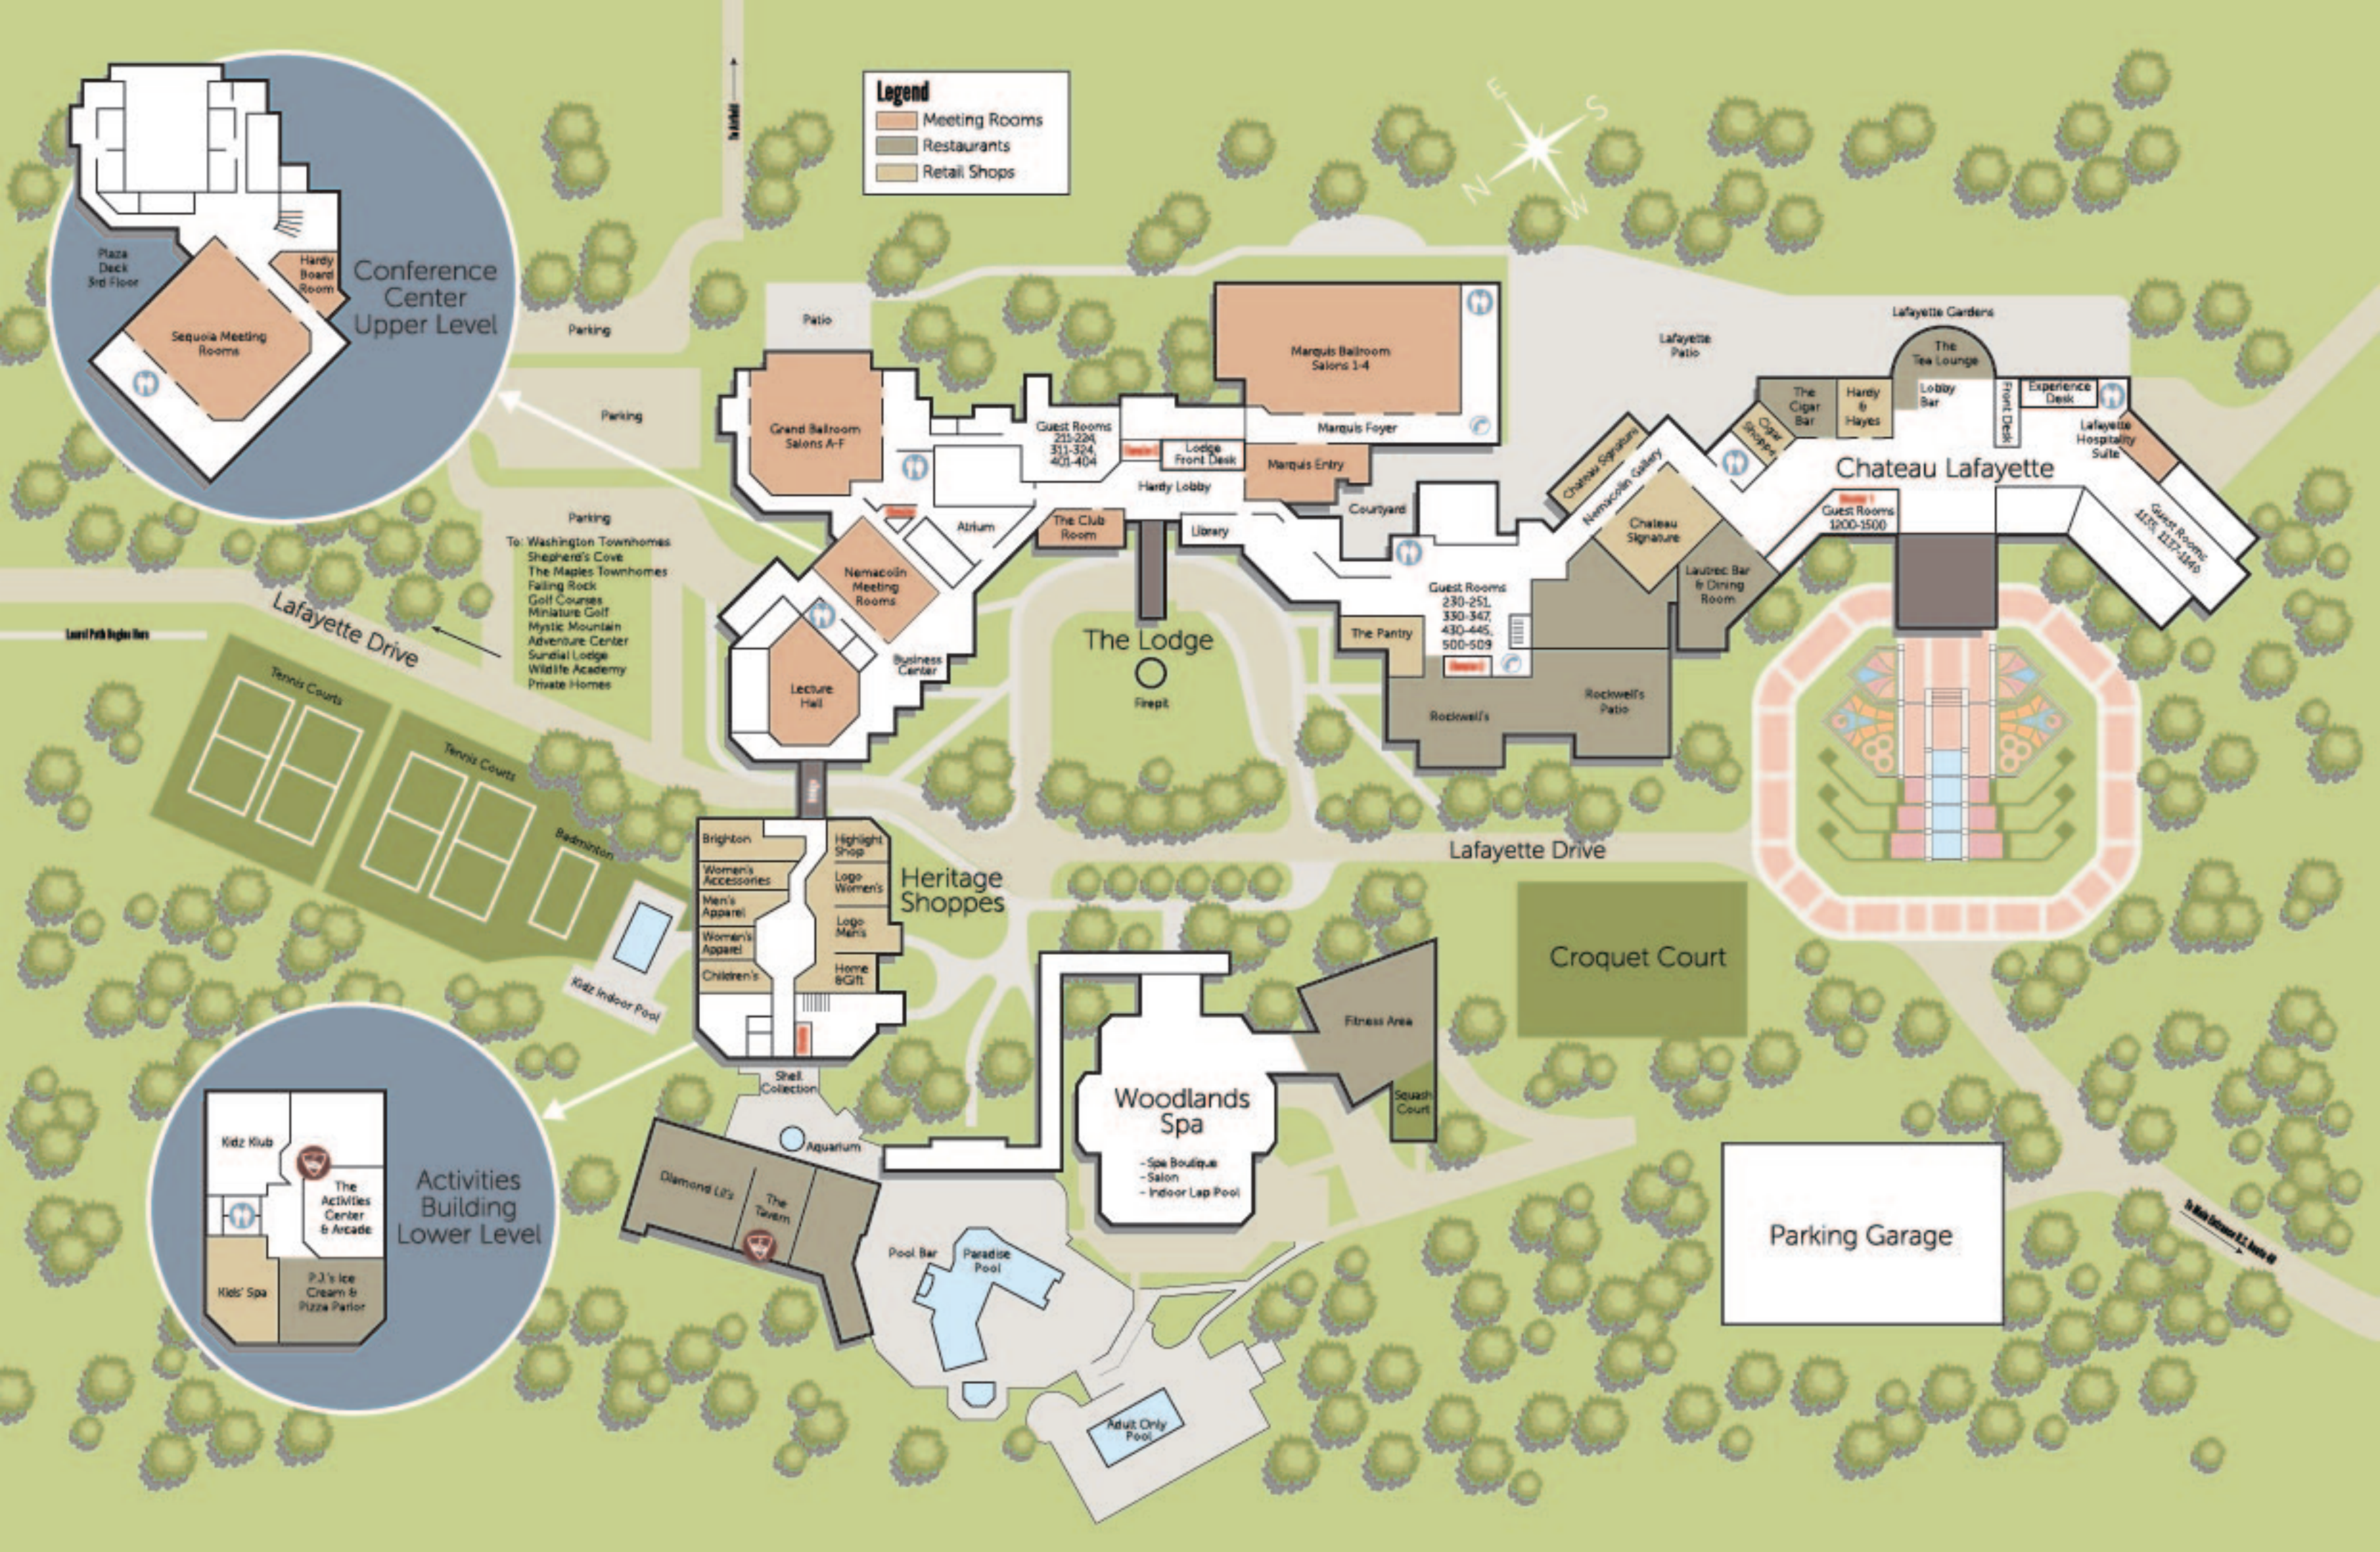

Legend

- Meeting Rooms
- Restaurants
- Retail Shops

Conference Center Upper Level

- Plaza Deck 3rd Floor
- Hardy Board Room
- Sequoia Meeting Rooms

Chateau Lafayette

- Lafayette Gardens
- The Tea Lounge
- Lobby Bar
- Experience Desk
- Front Desk
- Lafayette Hospitality Suite
- Guest Rooms 1200-1500
- Guest Rooms 1125, 1127-1149
- The Cigar Bar
- Hardy & Hayes
- Cigar Shoppe
- Chateau Signature
- Nemacolin Gallery
- Chateau Signature
- Lafayette Bar & Dining Room
- Rockwell's
- Rockwell's Patio

Heritage Shoppes

- Brighton
- Women's Accessories
- Men's Apparel
- Women's Apparel
- Children's
- Highlight Shop
- Logo Women's
- Logo Men's
- Home & Gift

Woodlands Spa

- Spa Boutique
- Salon
- Indoor Lap Pool

Activities Building Lower Level

- Kidz Klub
- The Activities Center & Arcade
- Kidz Spa
- P.J.'s Ice Cream & Pizza Parlor

Diamond LI's

- The Tavern

Paradise Pool

- Pool Bar
- Adult Only Pool

Parking Garage

Parking
To: Washington Townhomes
Shepherd's Cove
The Maples Townhomes
Falling Rock
Golf Courses
Miniature Golf
Mystic Mountain
Adventure Center
Sundial Lodge
Wildlife Academy
Private Homes

Lafayette Drive

Lafayette Drive

Croquet Court

By Main Street to LA Ave 40