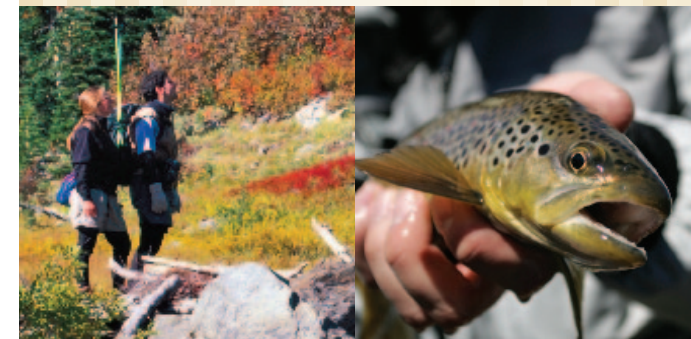

1001 LAFAYETTE DRIVE
FARMINGTON, PA 15437
NEMACOLIN.COM