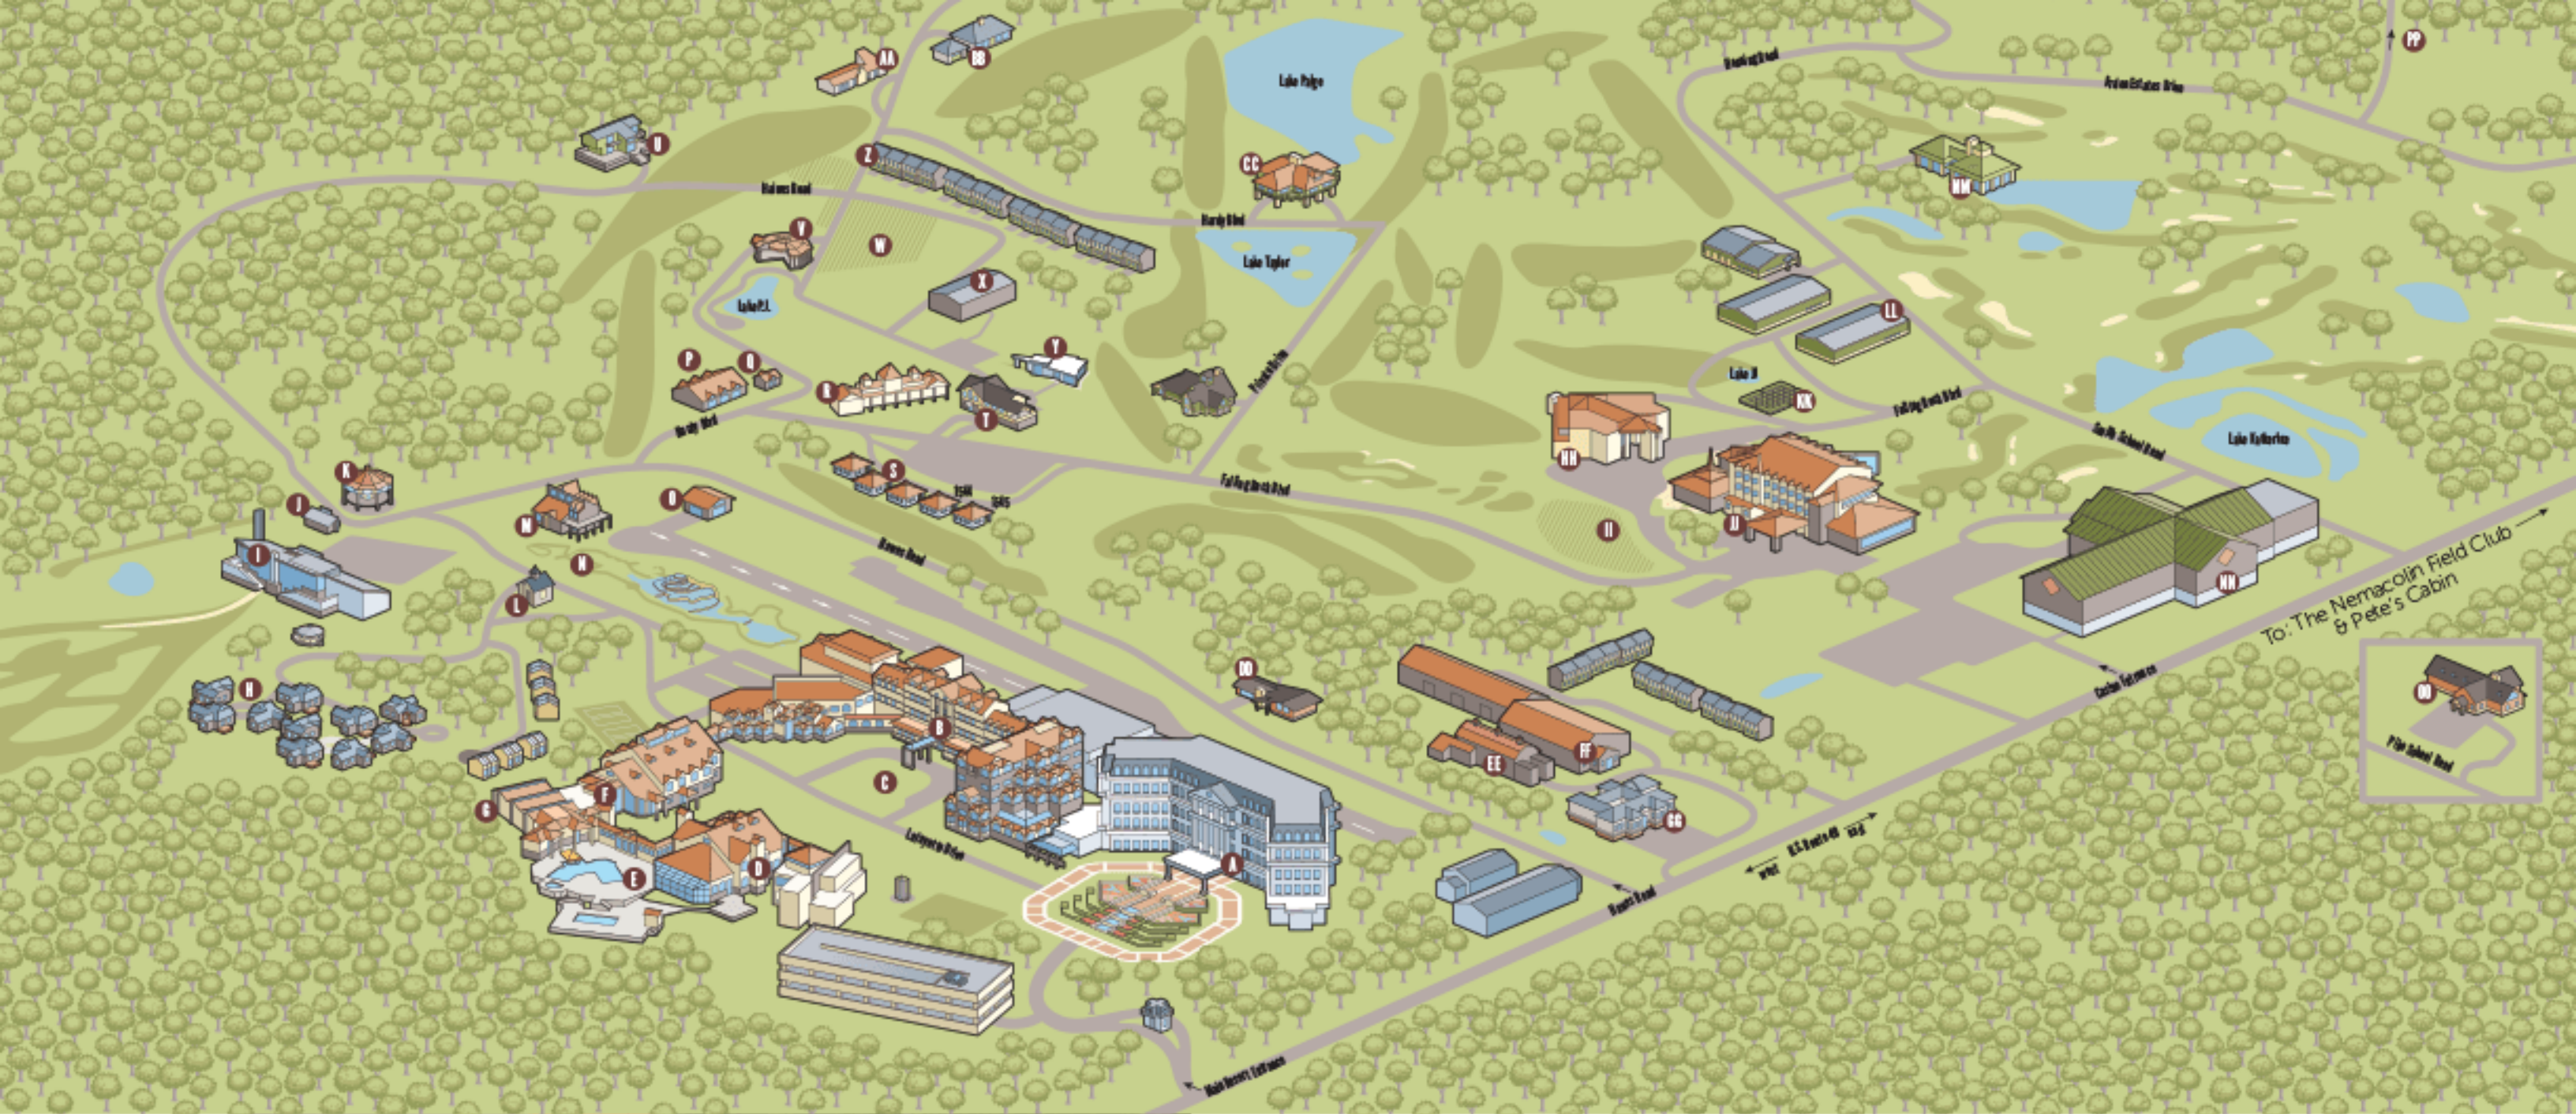

PROPERTY MAP

1001 Lafayette Drive • Farmington, PA 15437
800.422.736 • nemacolin.com

- A** Chateau Lafayette
- B** Lodge
- C** Lodge Fire Pit
- D** Woodlands Spa
- E** Paradise Pool Complex
- F** Heritage Shoppes
Upper Level
- Retail Shoppes
Lower Level
- RJ's Ice Cream & Pizza
- The Grove Kid's Spa
- Kidz Indoor Pool
- Kidz Klub & Arcade
- G** Tavern Restaurant
- H** The Maples Townhomes
- I** Sundial Lodge
- Adventure Center
- Mystic Mountain
- Jeep® Off-Road Driving Academy
- J** Wildlife Academy Check-In Station
- K** Midway
- L** Meditation Chapel
- M** CaddyShack Restaurant
- N** Fallingbrook Miniature Golf
- O** Airplane Hangar
- P** Auto Toy Store
- Q** Art Studio
- R** Nemacolin Golf Academy
- S** Shepherd's Cove
- T** Membership Headquarters
- U** Walden Pond Private Home
- V** Panoramic Pavilion
- W** Outdoor Animal Habitats
- X** Hardy Girls' Gym
- Y** Reflection
- Z** The Washington Townhomes
- AA** Deer Path Lodge
- BB** Grouse Glen Private Home
- CC** Garshak Private Home
- DD** Greystone House
- EE** Nemacolin's Wildlife Adventure
- FF** Woodlands Animal Care Center
- GG** Nemacolin Woodlands Pet Resort & Spa
- HH** Horizon Point & Holistic Healing Center
- II** Practice Facility
- JJ** Falling Rock
- Golf Pro Shop & Check-In
- Aqueous Restaurant, Sunset Terrace & Amber Bar
- MM** Holistic Garden
- LL** Design Studio
- MM** Mulligan's
- NN** Lady Luck Casino Nemacolin
- OO** Nemacolin Field Club
- Sporting Clays, Fly Fishing & Pro Shop
- PP** Arden Estates Private Home

- Widz Klub
- The Activities Center & Arcade
- Kid's Spa
- P.J.'s Ice Cream & Pizza Parlor

Lafayette Drive

To: Washington Townhomes
 Shepherd's Cove
 The Maples Townhomes
 Falling Rock Golf Courses
 Miniature Golf
 Mystic Mountain Adventure Center
 Sundial Lodge
 Wildlife Academy
 Private Homes

Loyal Park Regatta

Woodlands Drive