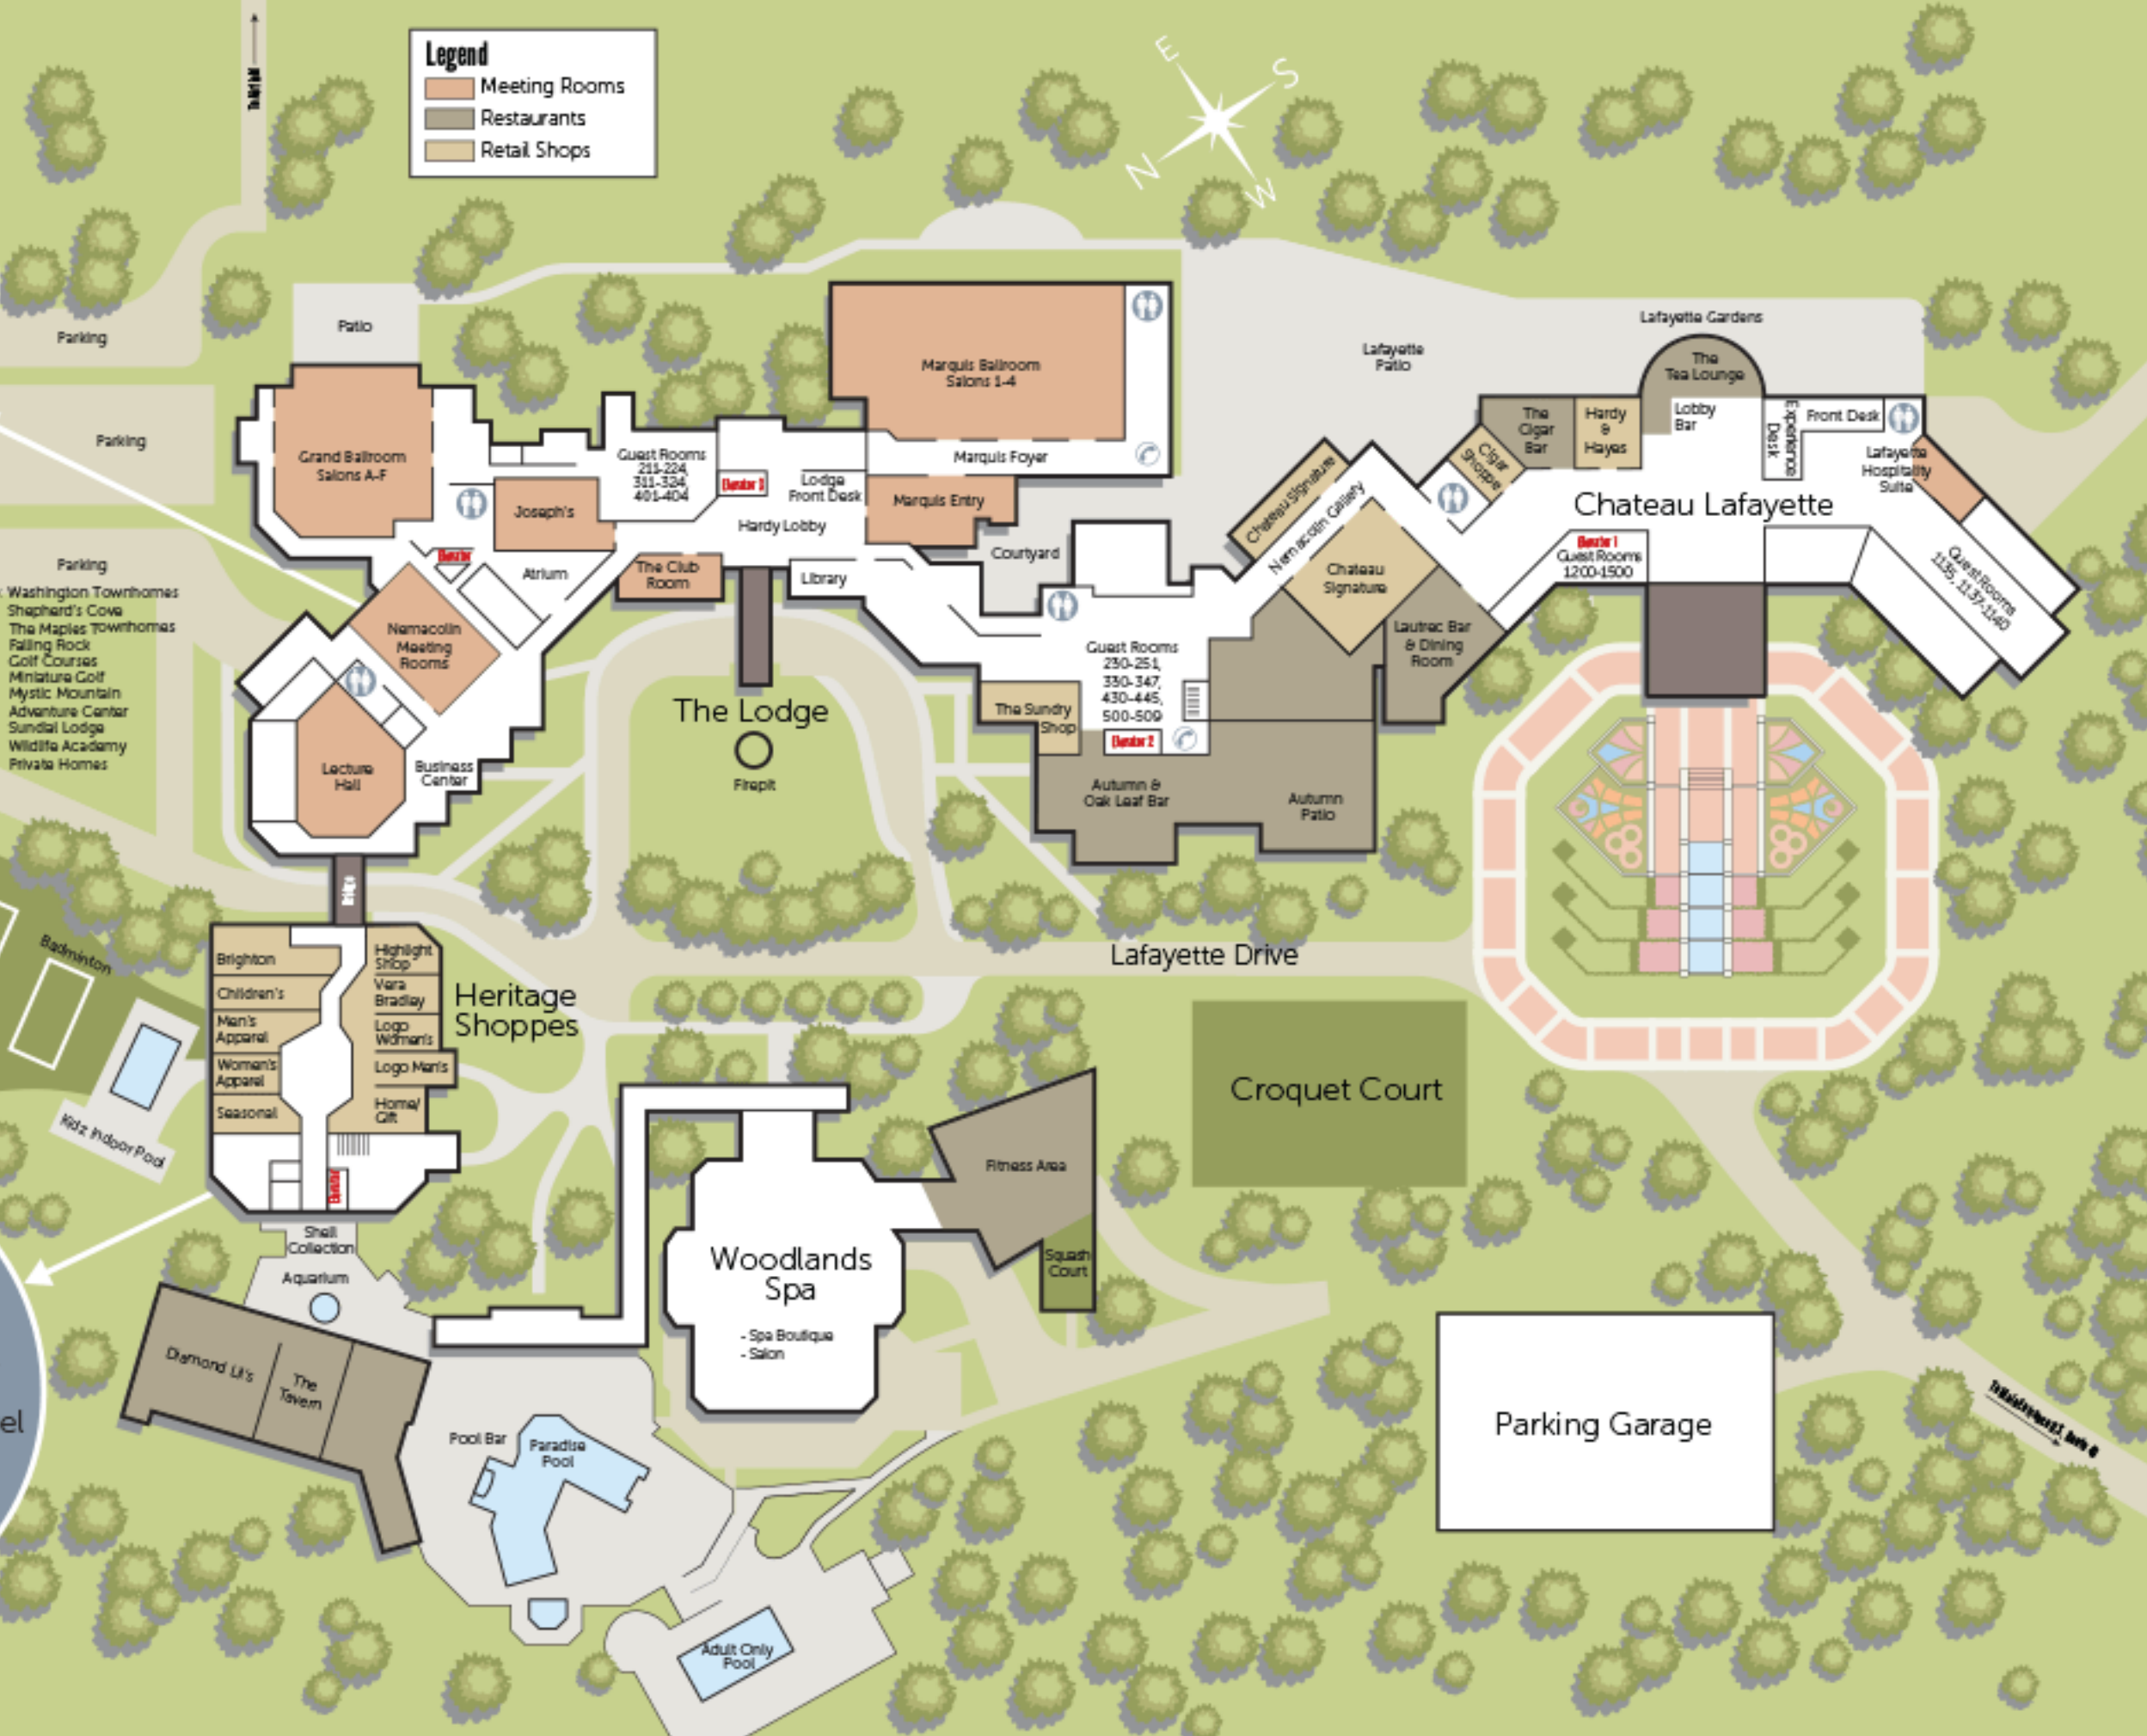

PROPERTY MAP

1001 Lafayette Drive • Farmington, PA 15437
800.422.736 • nemacolin.com

- A** Chateau Lafayette
- B** Lodge
- C** Lodge Fire Pit
- D** Woodlands Spa
- E** Paradise Pool Complex
- F** Heritage Shoppes
Upper Level
- Retail Shoppes
Lower Level
- RJ's Ice Cream & Pizza
- The Grove Kid's Spa
- Kidz Indoor Pool
- Kidz Klub & Arcade
- G** Tavern Restaurant
- H** The Maples Townhomes
- I** Sundial Lodge
- Adventure Center
- Mystic Mountain
- Jeep® Off-Road Driving Academy
- J** Wildlife Academy Check-In Station
- K** Midway
- L** Meditation Chapel
- M** CaddyShack Restaurant
- N** Fallingbrook Miniature Golf
- O** Airplane Hangar
- P** Auto Toy Store
- Q** Art Studio
- R** Nemacolin Golf Academy
- S** Shepherd's Cove
- T** Membership Headquarters
- U** Walden Pond Private Home
- V** Panoramic Pavilion
- W** Outdoor Animal Habitats
- X** Hardy Girls' Gym
- Y** Reflection
- Z** The Washington Townhomes
- AA** Deer Path Lodge
- BB** Grouse Glen Private Home
- CC** Garshak Private Home
- DD** Greystone House
- EE** Nemacolin's Wildlife Adventure
- FF** Woodlands Animal Care Center
- GG** Nemacolin Woodlands Pet Resort & Spa
- HH** Horizon Point & Holistic Healing Center
- II** Practice Facility
- JJ** Falling Rock
- Golf Pro Shop & Check-In
- Aqueous Restaurant, Sunset Terrace & Amber Bar
- MM** Holistic Garden
- LL** Design Studio
- MM** Mulligan's
- NN** Lady Luck Casino Nemacolin
- OO** Nemacolin Field Club
- Sporting Clays, Fly Fishing & Pro Shop
- PP** Arden Estates Private Home

GAMBLING PROBLEM? CALL 1-800-GAMBLER

Legend

- Meeting Rooms
- Restaurants
- Retail Shops

Conference Center Upper Level

- Plaza Deck 3rd Floor
- Hardy Board Room
- Sequoia Meeting Rooms

Activities Building Lower Level

Loyal Park Regatta

Woodlands Drive