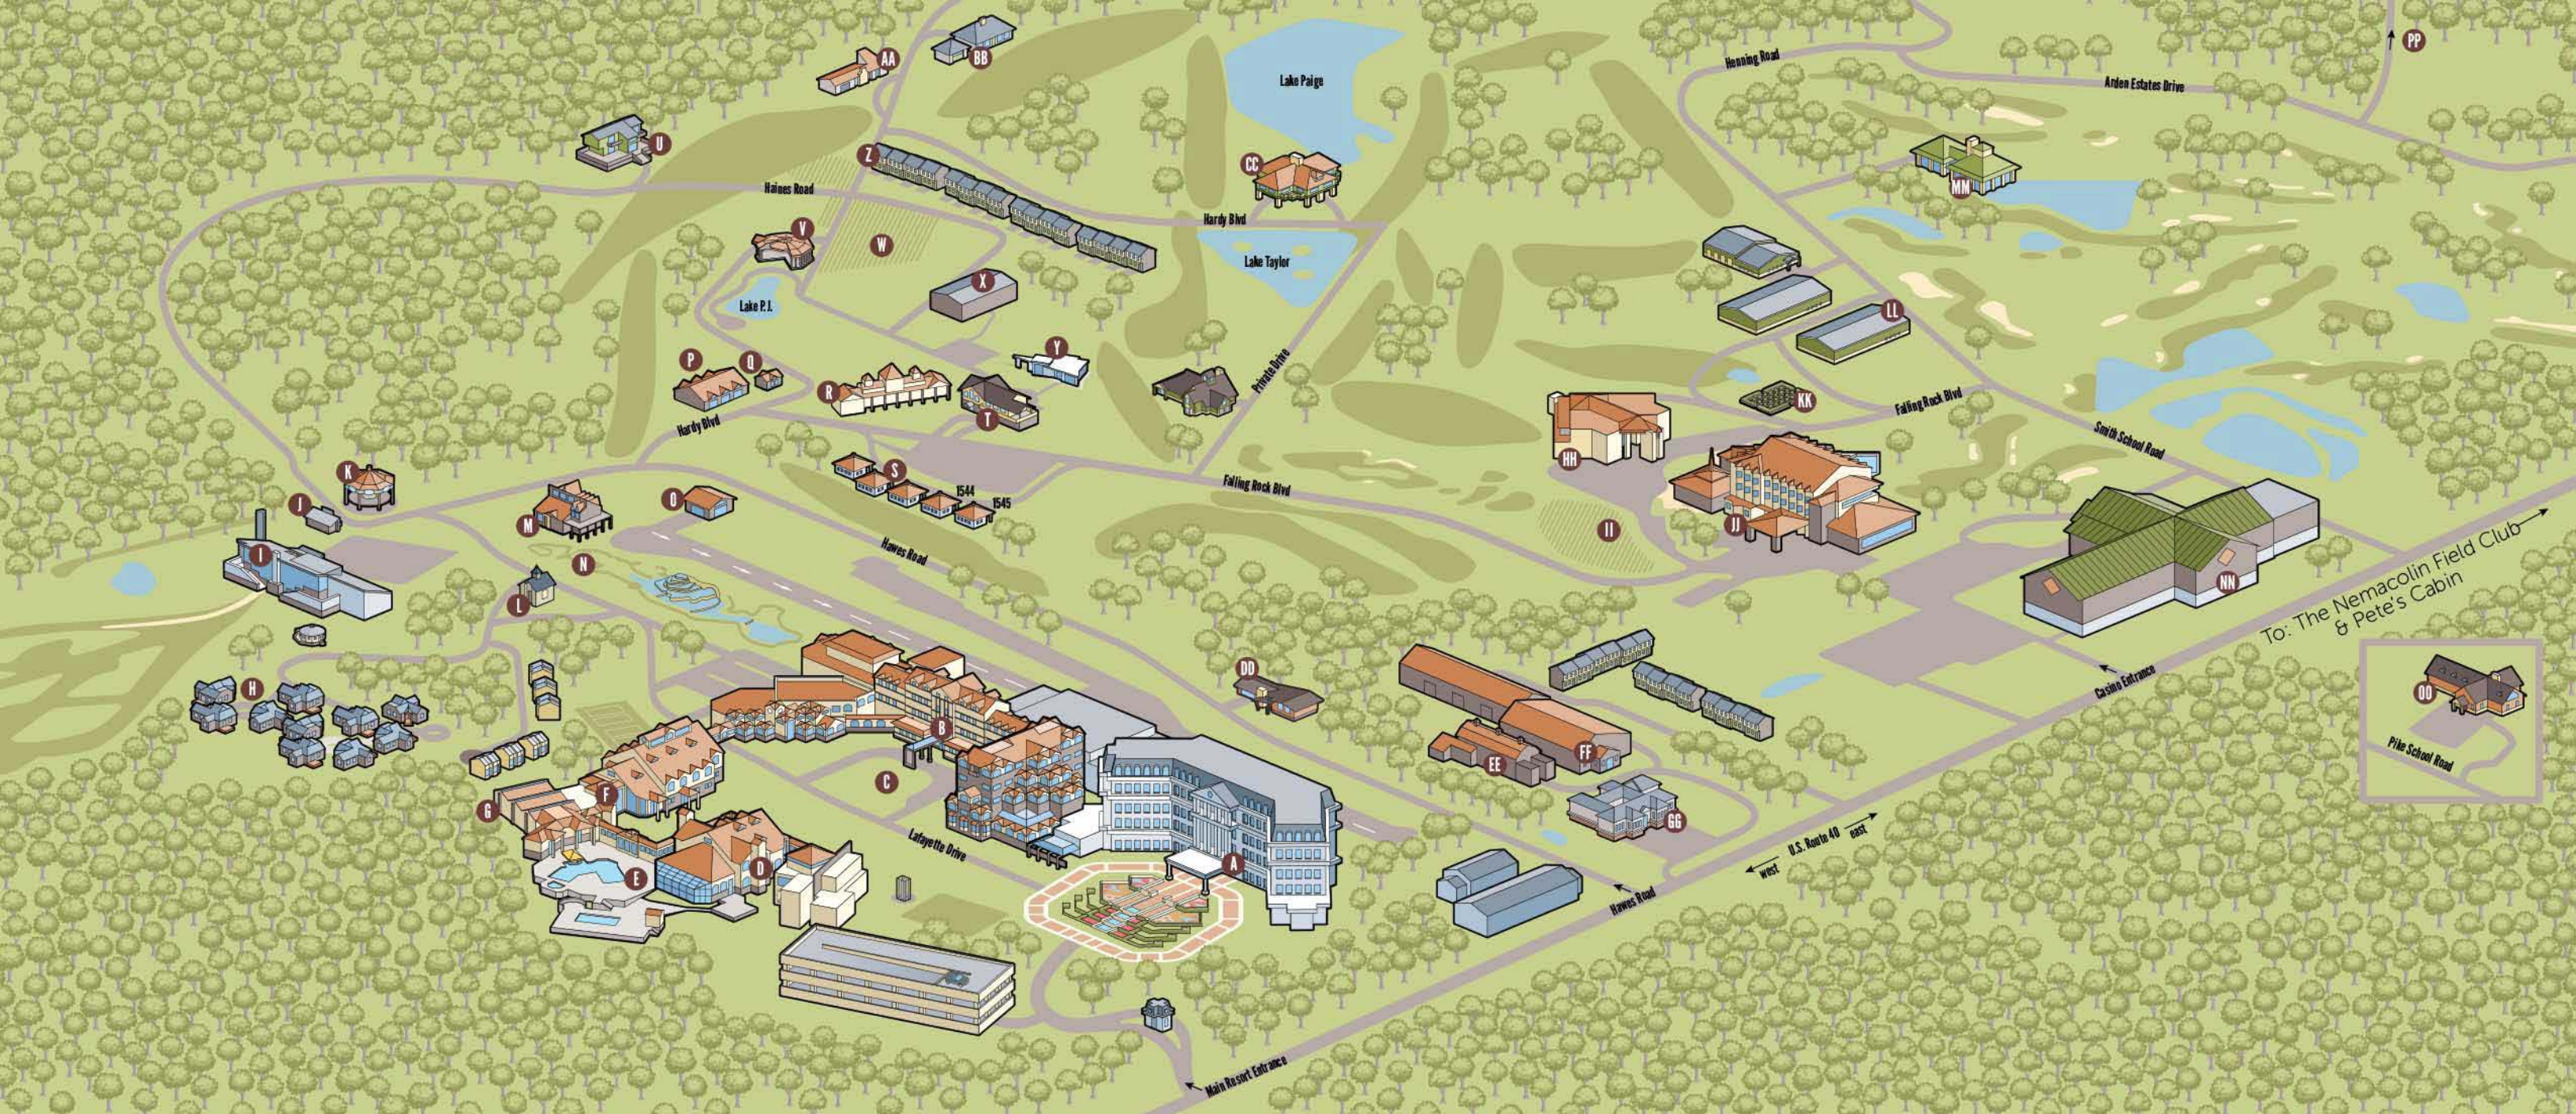

PROPERTY MAP

1001 Lafayette Drive • Farmington, PA 15437
800.422.2736 • nemacolin.com

- A** Chateau Lafayette
- B** Lodge
- C** Lodge Fire Pit
- D** Woodlands Spa
- E** Paradise Pool Complex
- F** Heritage Shoppes
 - Upper Level
 - Retail Shoppes
 - Lower Level
 - PJ's Ice Cream & Pizza
 - The Grove Kid's Spa
 - Kidz Indoor Pool
 - Kidz Klub & Arcade
- G** Tavern Restaurant
- H** The Maples Townhomes
- I** Sundial Lodge
 - Adventure Center
 - Mystic Mountain
 - Jeep® Off-Road Driving Academy
- J** Wildlife Academy Check-In Station
- K** Midway
- L** Meditation Chapel
- M** CaddyShack Restaurant
- N** Fallingbrook Miniature Golf
- O** Airplane Hangar
- P** Auto Toy Store
- Q** Art Studio
- R** Nemacolin Golf Academy
- S** The Washington Quarters
- T** Membership Headquarters
- U** Walden Pond Private Home
- V** Panoramic Pavilion
- W** Outdoor Animal Habitats
- X** Hardy Girls' Gym
- Y** Reflection
- Z** The Washington Townhomes
- AA** Deer Path Lodge
- BB** Grouse Glen Private Home
- CC** Garshak Private Home
- DD** Greystone House
- EE** Nemacolin's Wildlife Adventure
- FF** Woodlands Animal Care Center
- GG** Nemacolin Woodlands Pet Resort & Spa
- HH** Horizon Point & Holistic Healing Center
- II** Practice Facility
- JJ** Falling Rock
 - Golf Pro Shop & Check-In
 - Aqueous Restaurant, Sunset Terrace & Amber Bar
- KK** Holistic Garden
- LL** Design Studio
- MM** Mulligan's
- NN** Lady Luck Casino Nemacolin
- OO** Nemacolin Field Club
 - Sporting Clays, Fly Fishing & Pro Shop
- PP** Arden Estates Private Home

Lafayette Drive

To: Washington Townhomes & Quarters
The Maples Townhomes
Falling Rock
Golf Courses
Miniature Golf
Mystic Mountain
Adventure Center
Sundial Lodge
Wildlife Academy
Private Homes

Heritage Shoppes

Croquet Court

Fitness Area

Squash Court

Parking Garage

To Main Entrance U.S. Route 40