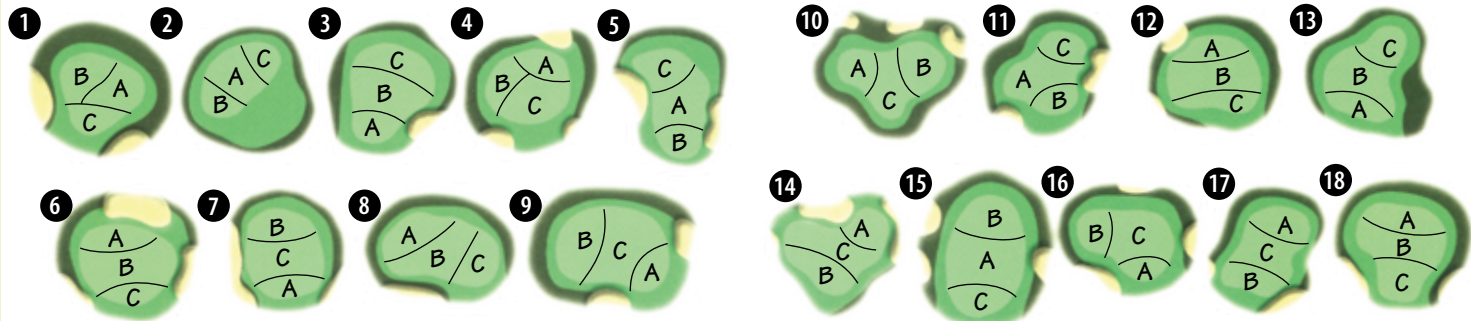

Links Course Rules

- USGA Rules Govern All Play.
- Out of bounds defined by white stakes.
- Yardages on the sprinkler heads are measured to the center of the green.
- Keep carts off fairways whenever possible.
- Please allow faster players to play through.
- Please smooth out footprints with rake upon leaving bunkers.
- Play ready golf and maintain pace of play.
- Replace all divots - Repair all ball marks on greens.
- Proper golf attire must be worn at all times.
- All food and beverage must be purchased on the premises.

Course Information

- Siren message:
4 siren blasts - severe weather; play suspended
2 siren blasts - resume play

Nike golf products are available at the golf shop.

Nemacolin Woodlands Resort
1001 Lafayette Drive • Farmington, PA 15437
800-422-2736 • 724-329-8555

www.nemacolin.com

NEMACOLIN
WOODLANDS RESORT
Links Course

HOLE	1	2	3	4	5	6	7	8	9	OUT	PLAYER	10	11	12	13	14	15	16	17	18	IN	TOT	HCP	NET
BLUE	73.0/131	570	208	453	161	392	157	431	447	566		3385	180	564	369	204	441	413	371	361	370	3273	6658	
WHITE	71.5/129	520	153	442	152	368	152	417	424	501	3129	156	553	345	195	424	398	369	341	364	3145	6274		
HCP	8	16	6	18	14	12	4	2	5			17	9	15	7	1	3	13	11	10				
+/-																								
PAR	5	3	4	3	4	3	4	4	5	35		3	5	4	3	4	4	4	4	4	35	70		
RED	67.3/115	444	148	279	141	263	127	294	400	394	2490	116	389	219	135	329	270	257	271	240	2380	4716		
Women's HCP	3	13	11	15	9	17	7	1	5			18	2	14	16	4	8	12	6	10				