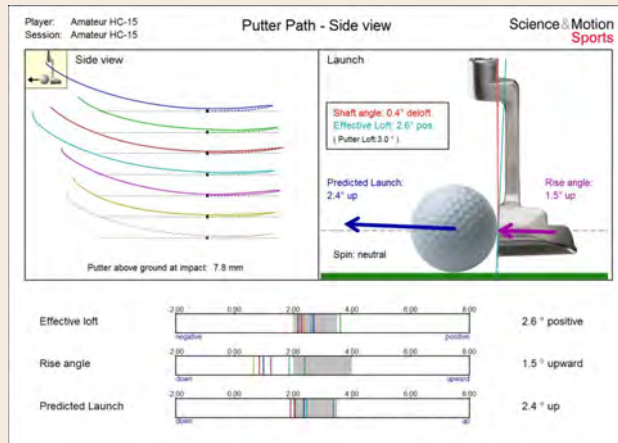

ABOUT THE STAFF

PGA Professional

This exclusive, junior golf camp is a once-in-a-lifetime opportunity for your child to spend valuable time with *Golf Magazine's* "Top 100 Teacher", Eric Johnson during a fun-filled week. Eric is the only "Top 100 Teacher" in the Tri-State area and was also recognized by *Golf Digest* as a Top 40 Under 40 Teacher. Eric's award-winning instruction combines the latest technology with a clear approach to the fundamentals of golf. Your child will also have the opportunity to work with Eric's teaching assistant, Aaron Staricek, a master club fitter, as well as others from the NemaColin golf team.

This exclusive camp is limited to only 12 students and will have a strict 3:1 student to instructor ratio to keep the experience personalized for each student.

ABOUT THE NEMACOLIN GOLF ACADEMY

The NemaColin Golf Academy offers a unique blend of golf instruction, club fitting and technology designed exclusively to help your game, including the SAM Putt Lab, V1 Video System, BodiTracks and the Trackman® Golf Radar Solution. The TrackMan® Golf Radar Solution provides our professional instructors with a state-of-the-art diagnostic tool that will measure everything in your swing as well as everything about the flight of your golf ball, from club and ball speed, distance, launch angles, spin rate, to swing plane, angle of attack, swing path and club face delivery. The Golf Academy also offers lessons, corporate instruction, golf schools and club fittings by reservation only. *For more information, to schedule a lesson or to register for a Golf School, call 724.329.6420 or visit nemaColin.com.*