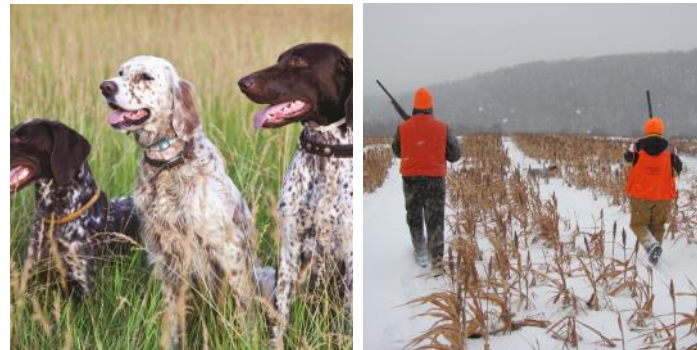

1001 Lafayette Drive
Farmington, PA 15437
866.464.6957 | nemaocolin.com

NEMACOLIN
WOODLANDS RESORT

Expect the Unexpected